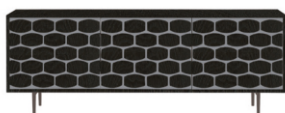

3 doors | 179x50 H75

| matt black
stone bronze
bronze glass

1 pcs available

Discount
66%

~~8.820~~
€2.998

Monolite

4 doors | 230x45 H78

| stone bronze
sahara mir marble effect

2 pcs available

Discount
66 %

~~8.820~~
€2.998

Rock

3 doors | 180x45 H78

| matt black
stone bronze
bronze mirror

3 pcs available

Discount
66%

~~7.590~~
2.580

Honey

3 doors | 214x47 H78

black ash
carbon grey
fumé mirror

2 pcs available

Discount
64%

~~10.990~~
€3.956

Coated

4 doors | 217x45 H51

brushed bronze
brushed bronzoie
matt black

3 pcs available

Discount
64%

~~7.690~~
€2.768

Matisse

4 doors | 217x45 H51

stone bronze
stone bronze with translucent details
matt black